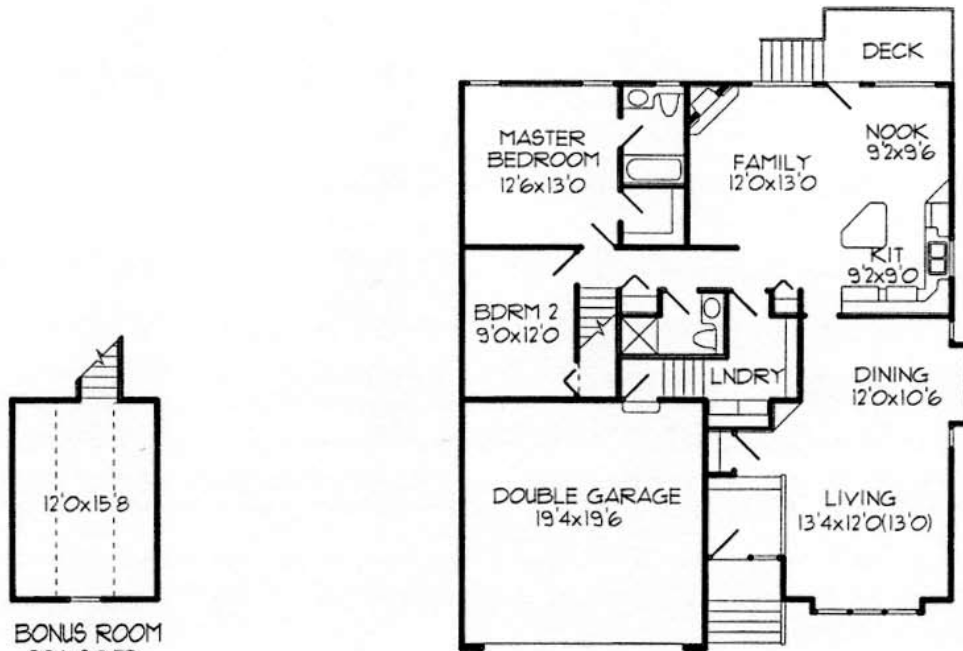

Jade: Lot 28

the "JADE "

MAIN FLOOR PLAN 1364 SQ.FT.
1510 TOTAL SQ.FT.

Marketed Exclusively by

MIKE JEEVES

Office: (604) 796-3000 Cell: (604) 316-4914

www.mikejeeves.com | mikejeeves@shaw.ca

RE/MAX
Nyda Realty